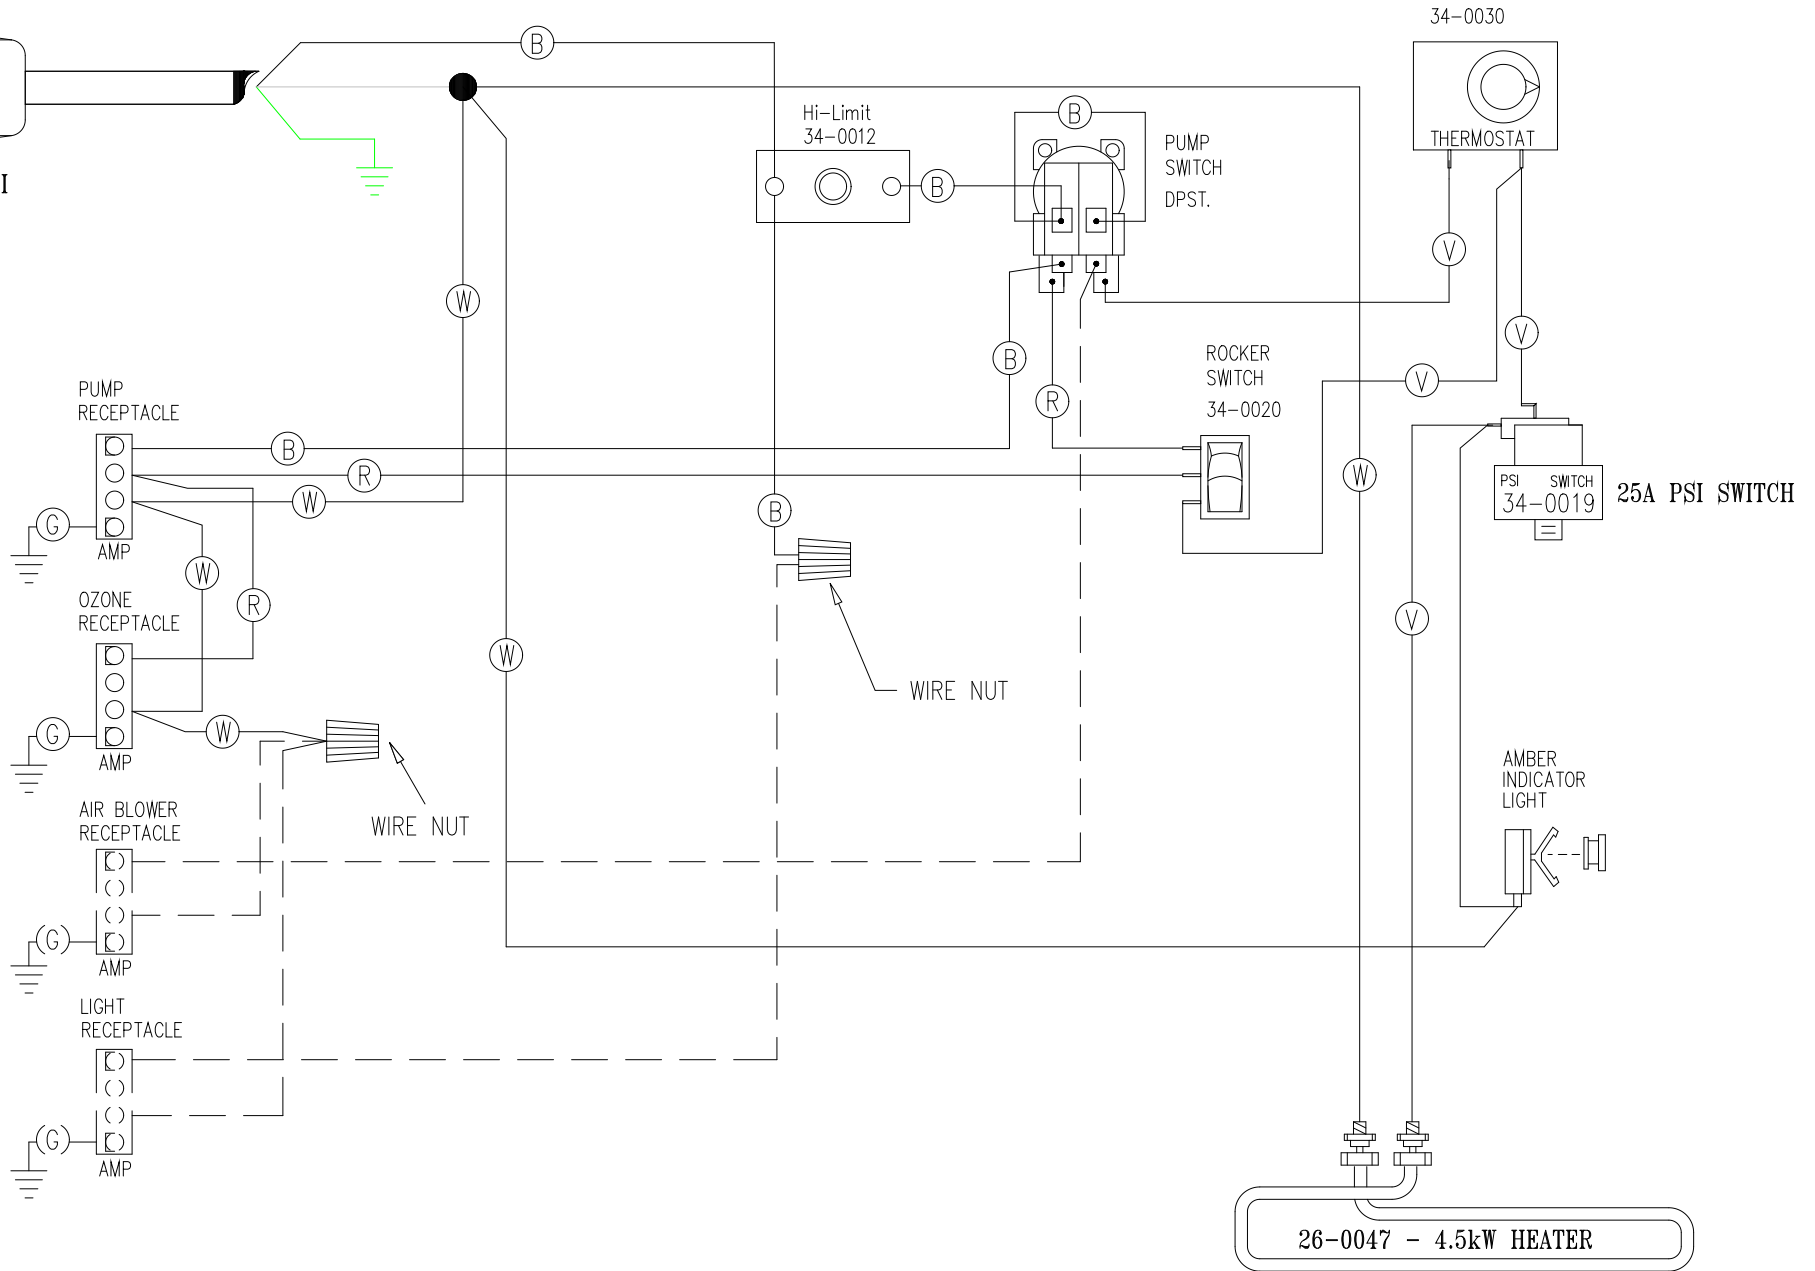

15 AMP CORDEND GFCI
30-0061A

HYDRO-QUIP, INC.
CORONA, CA (909) 273-7575

Manufacture Notes:

Dwg. No.
100TG-DEKQTY-F

Drawn
BH

Rev
5

Wire Color Code

ALL PARTS INDICATED BY DASHED LINES MAY BE INSTALLED BY THE FACTORY

Date
08.26.03

Diagram No.
1159-R

B - Black	G - Green
Br - Brown	Bl - Blue
R - Red	V - Violet
O - Orange	W - White
Y - Yellow	